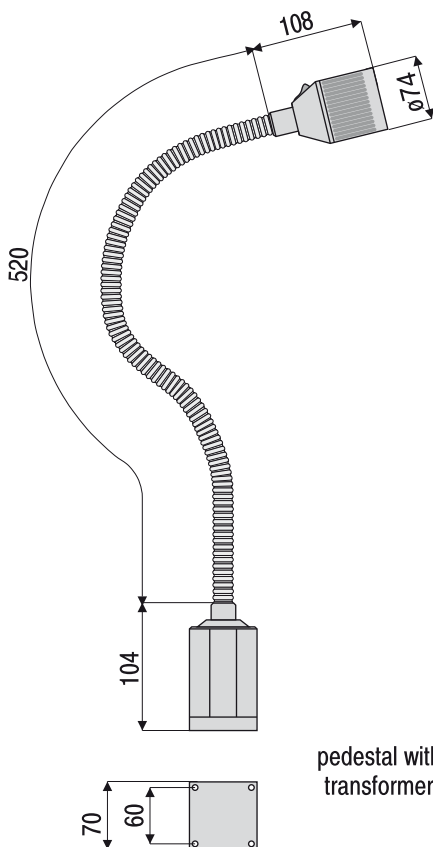

# Table light, max 35W

TIP 15

IP 20

230V  
50Hz

Type	Light source	Light source power / lamp base	Lenght	Pedestal	Weight
TIP 15	halogen lamp	1x20W / G4 1x35W / GY6/35	arm flexible, 500 mm	transformer, 230V / 12V	1 kg

**Approvals**  
according to the rules of relevant classification societies, additional IEC  
**Finish**  
with flexible arm, switch in lamp head

**Colour**  
black  
**Lamps**  
halogen lamp 20W or 35W  
**Electric**  
230V/ 12V

**Mounting**  
4 mounting holes  $\varnothing$  4 mm  
**Options**  
lamp support (Index 31-999-0079)

pedestal with transformer

Option- lamp support

7.03