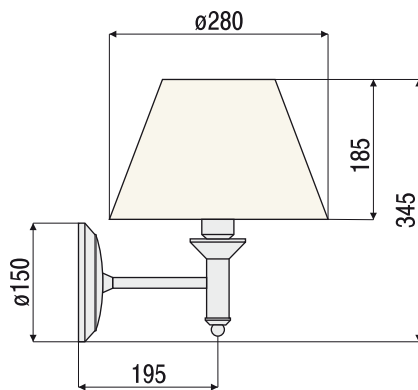

Wall Light, max 60W

Jupiter

IP 20

Type	Code	Light source	Light source power / lamp base	Weight
Jupiter 1	208a CLK	incandescent lamp	max 60W / E 27	1,0 kg
Jupiter 2	208 CLK	incandescent lamp	max 60W / E27	1,1 kg

Jupiter 1

[mm]

Jupiter 2

8.01