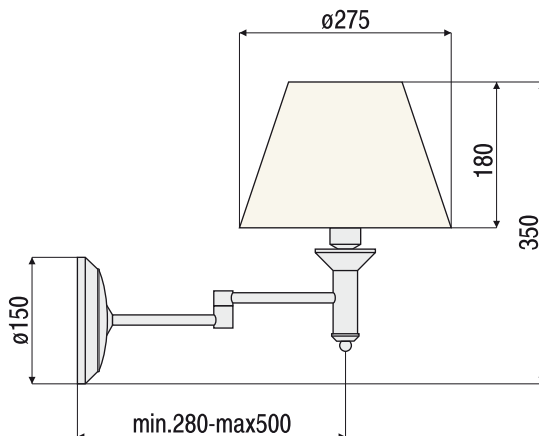

Wall Light, max 60W

Jupiter

IP 20

Type	Code	Light source	Light source power / lamp base	Weight
Jupiter 1	208a CLK	incandescent lamp	max 60W / E 27	1,0 kg
Jupiter 2	208 CLK	incandescent lamp	max 60W / E27	1,1 kg

Jupiter 1

[mm]

Jupiter 2

8.01